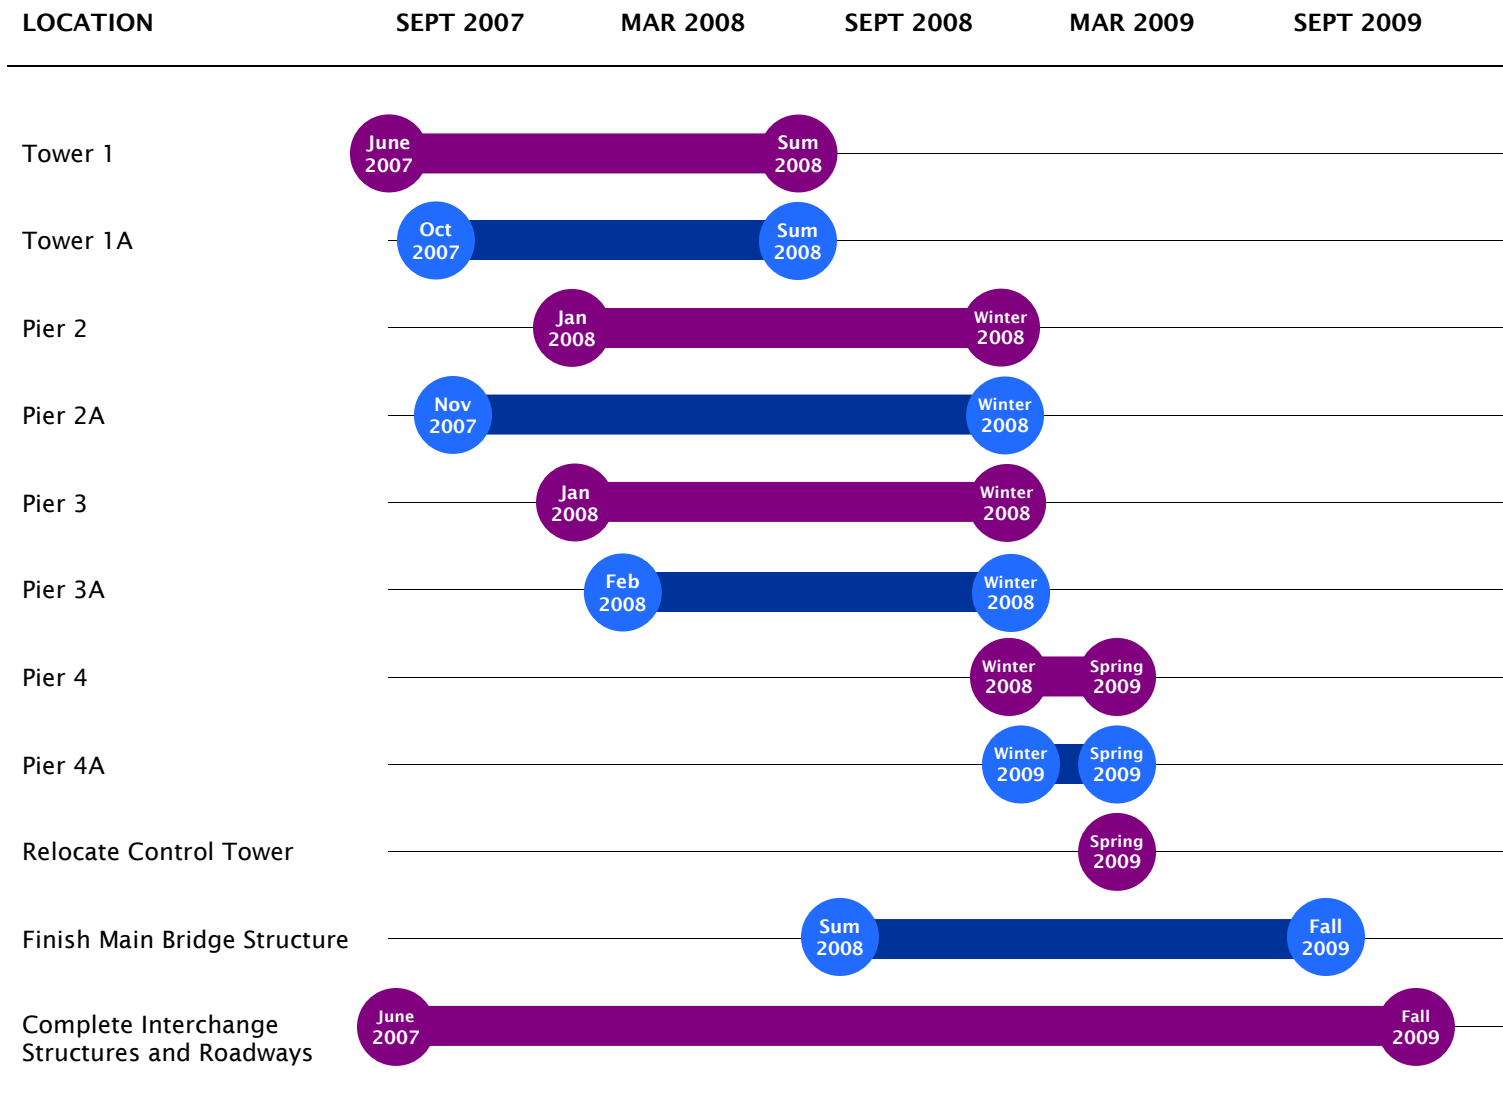

PITT RIVER BRIDGE & MARY HILL INTERCHANGE: CONSTRUCTION SCHEDULE

PITT RIVER BRIDGE & MARY HILL INTERCHANGE: CONSTRUCTION SCHEDULE